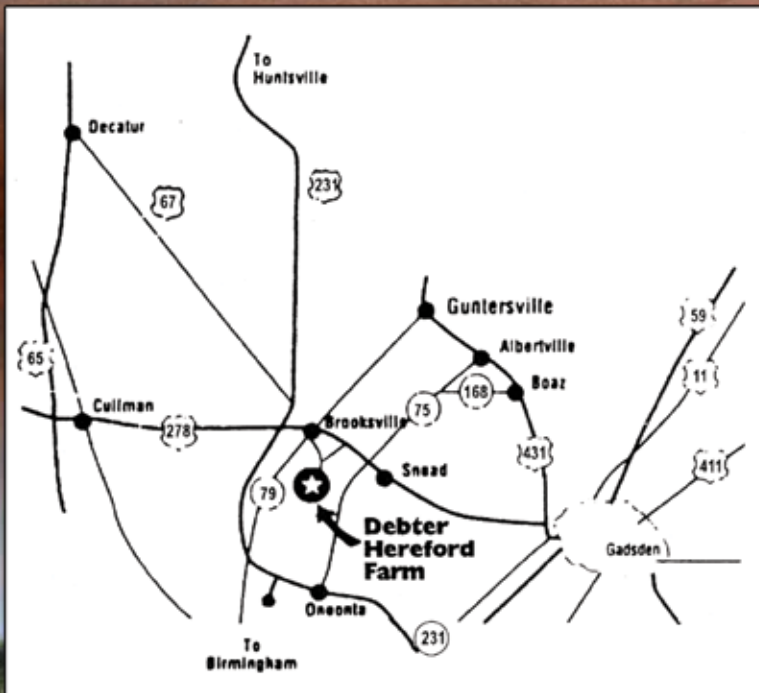

Debter Hereford Farm

4134 Co. Hwy. 30
Horton, Alabama 35980

PRST First Class
US Postage
PAID
Boelte-Hall, Inc.
66205

49TH ANNUAL PRODUCTION BULL SALE

Saturday • 12:00 Noon **OCTOBER 23, 2021**

Map To The Sale